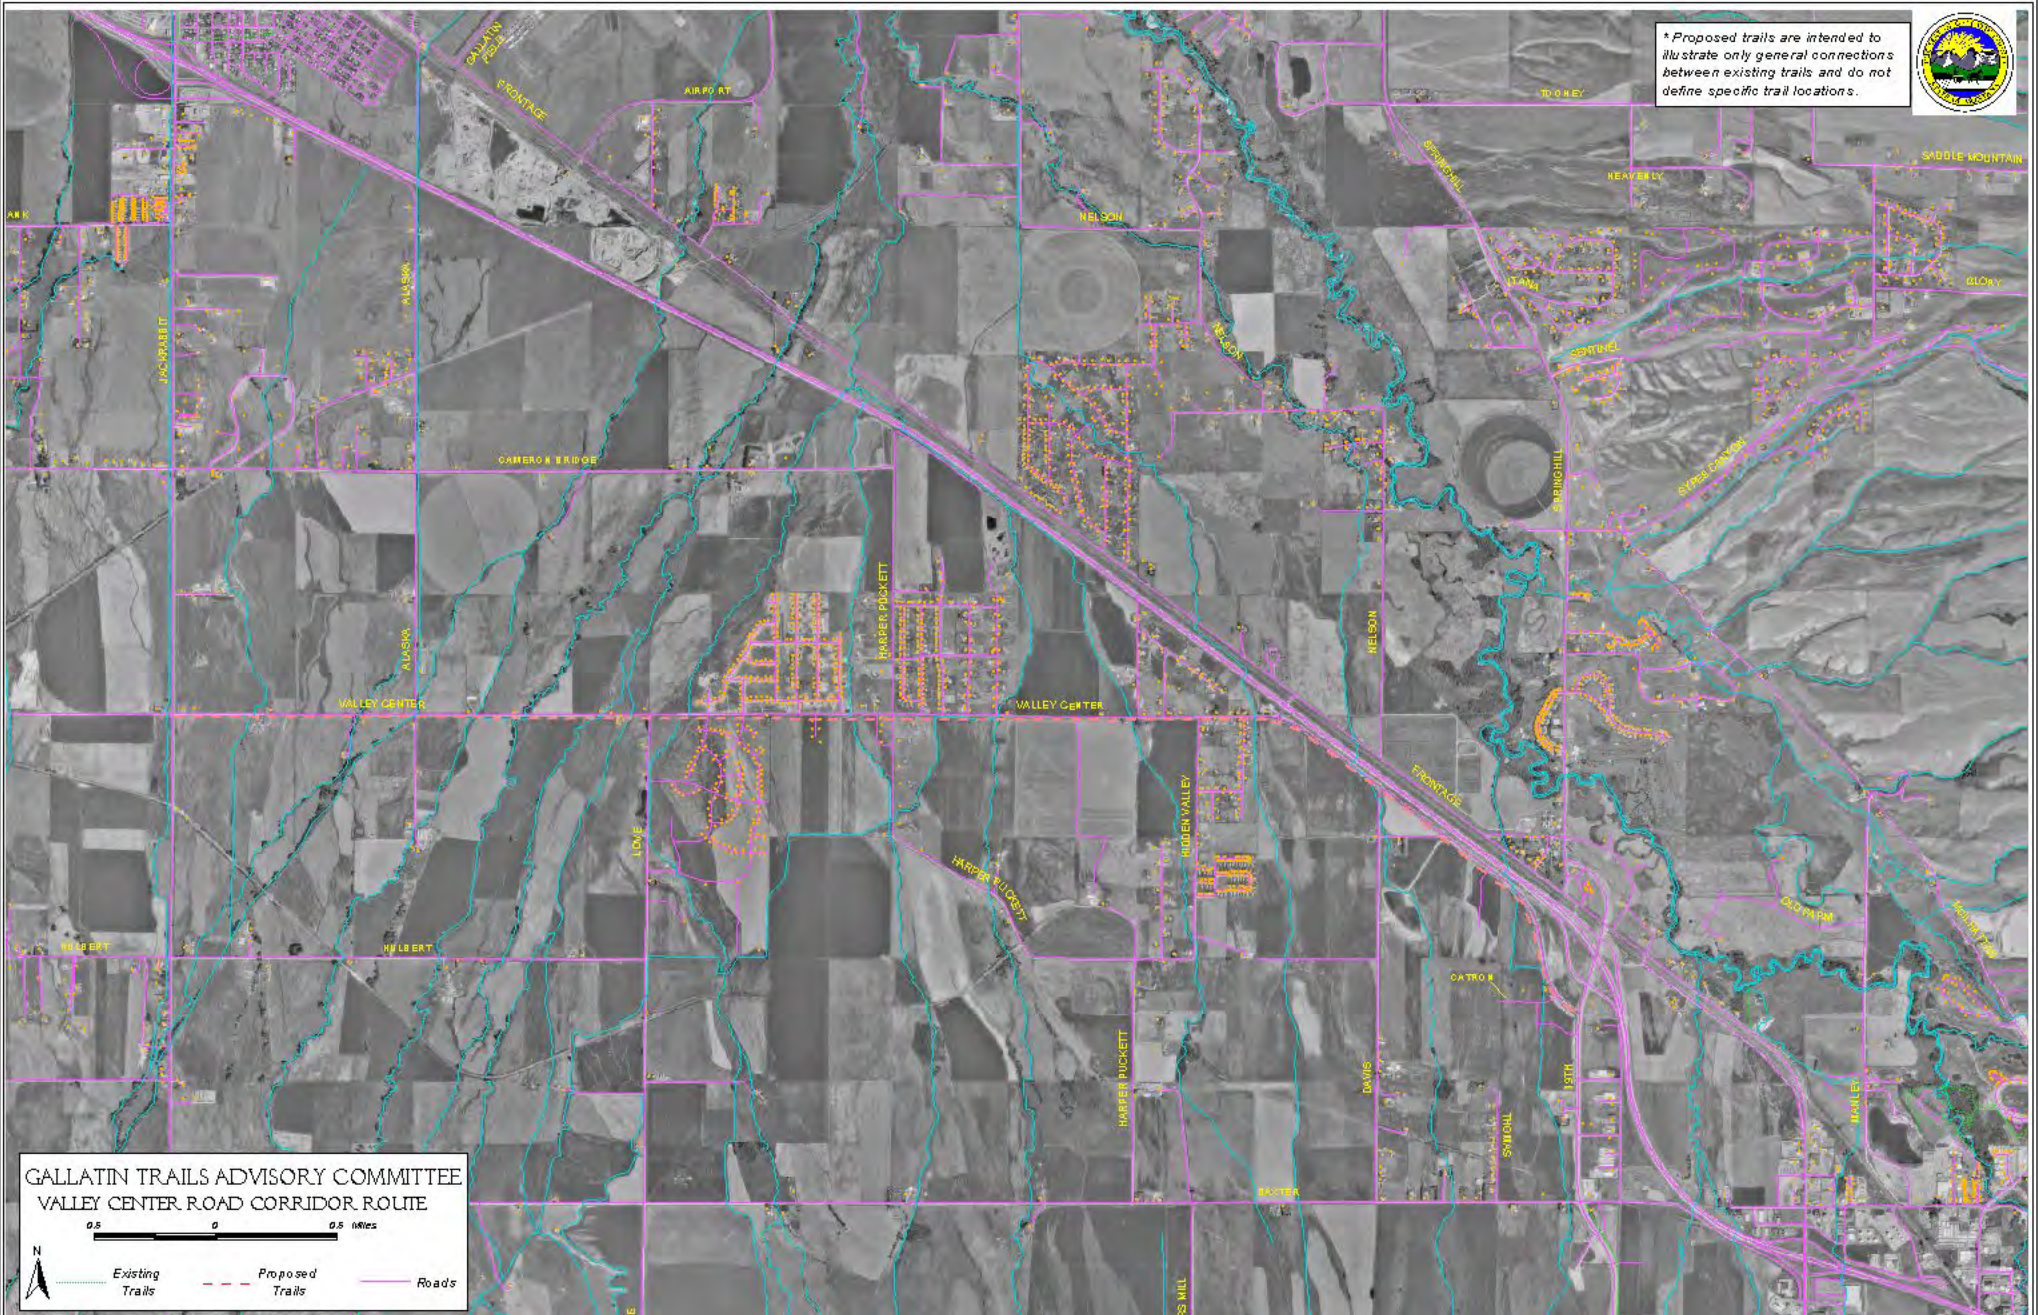

* Proposed trails are intended to illustrate only general connections between existing trails and do not define specific trail locations.

GALLATIN TRAILS ADVISORY COMMITTEE
VALLEY CENTER ROAD CORRIDOR ROUTE

0.5 0 0.5 Miles

- Existing Trails
- Proposed Trails
- Roads