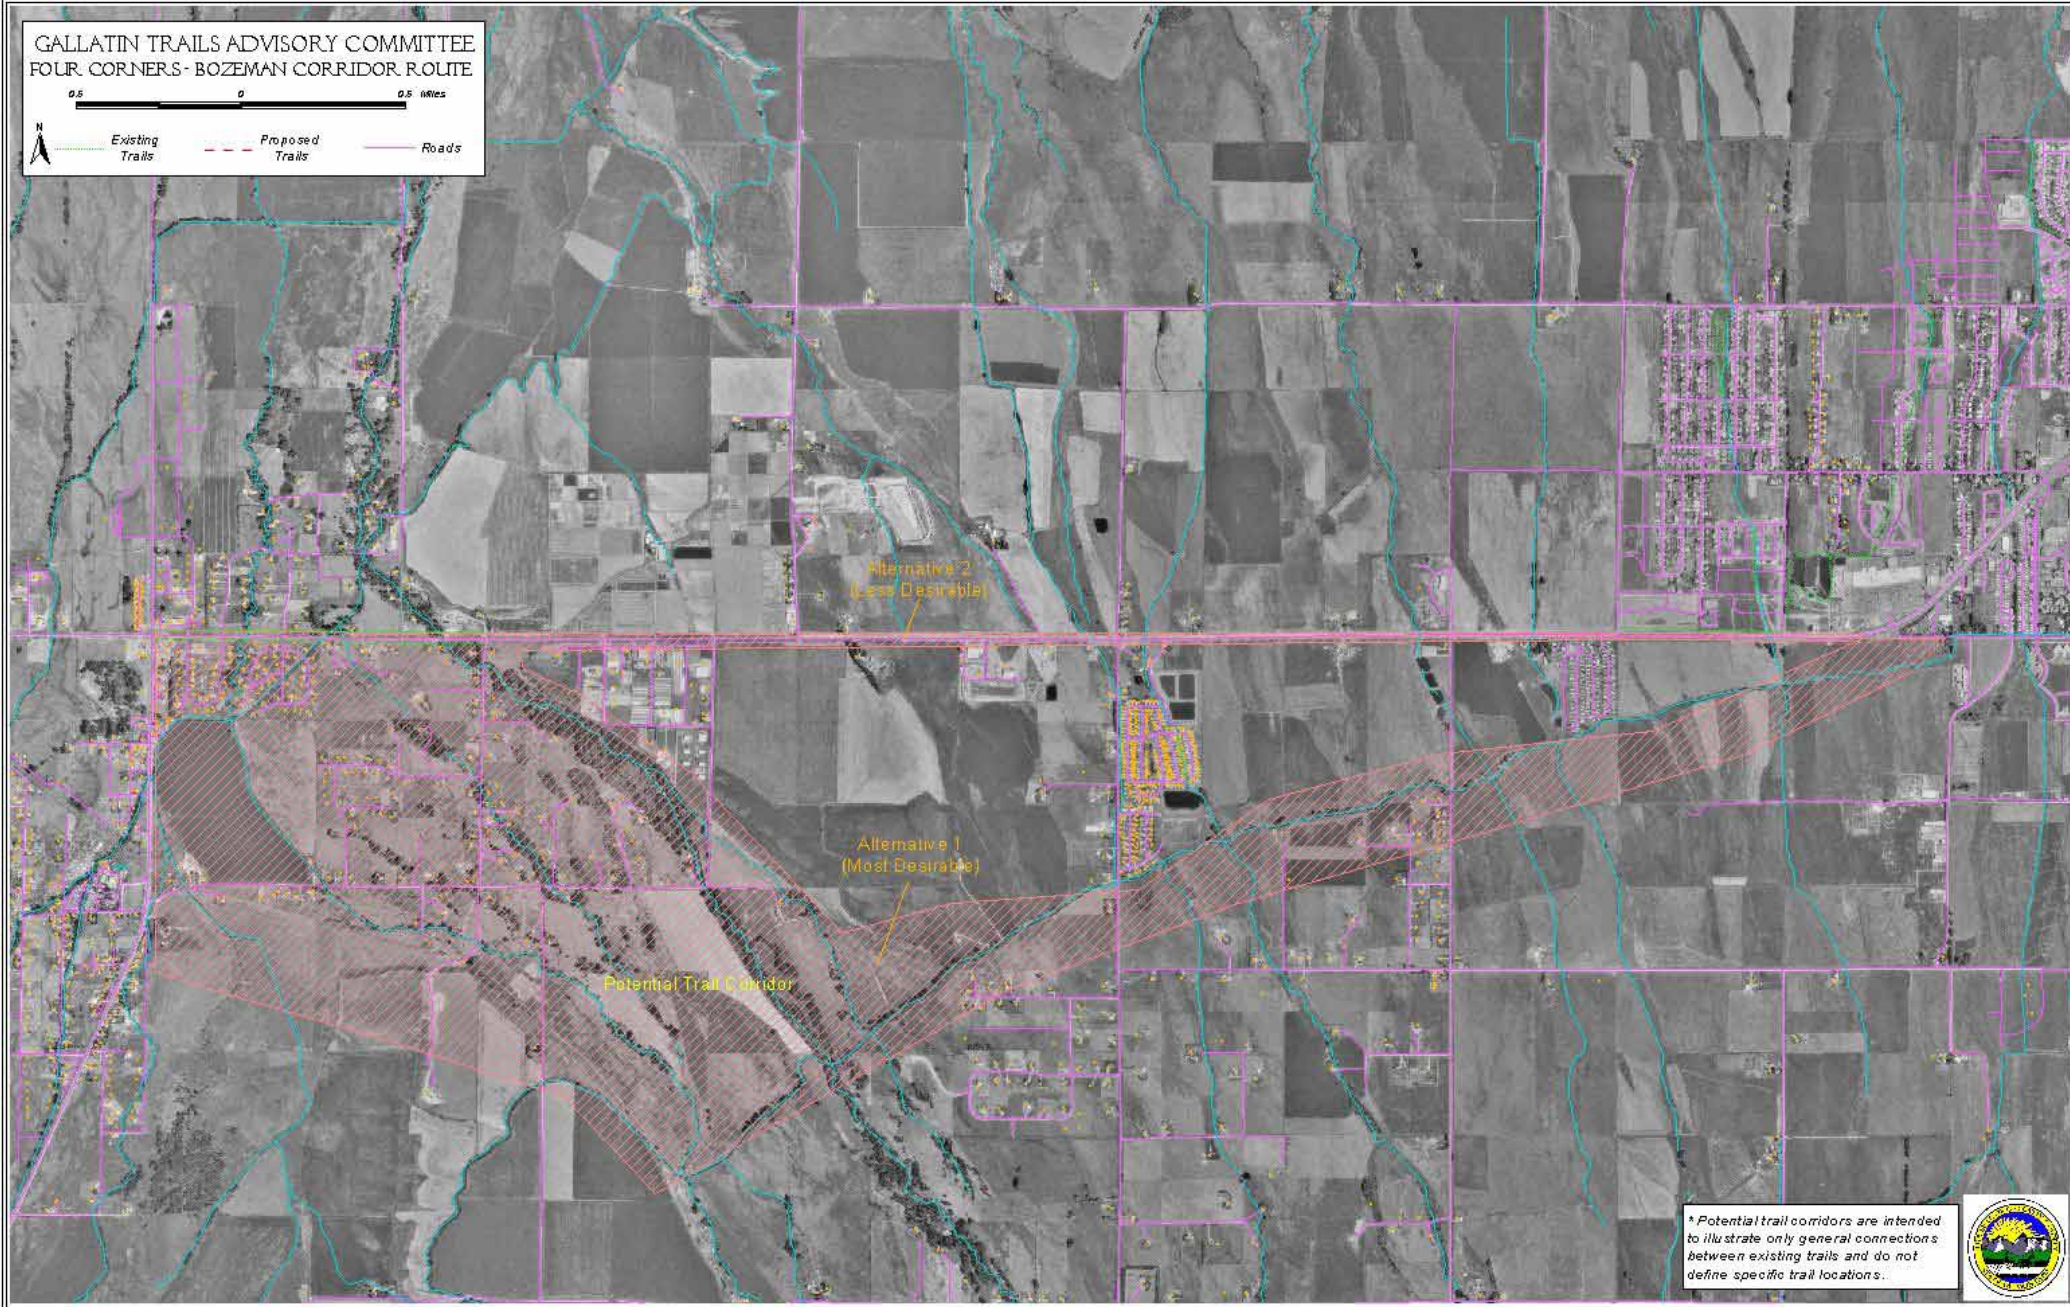

GALLATIN TRAILS ADVISORY COMMITTEE
FOUR CORNERS - BOZEMAN CORRIDOR ROUTE

0.5 0 0.5 Miles

Existing Trails

Proposed Trails

Roads

* Potential trail corridors are intended to illustrate only general connections between existing trails and do not define specific trail locations.