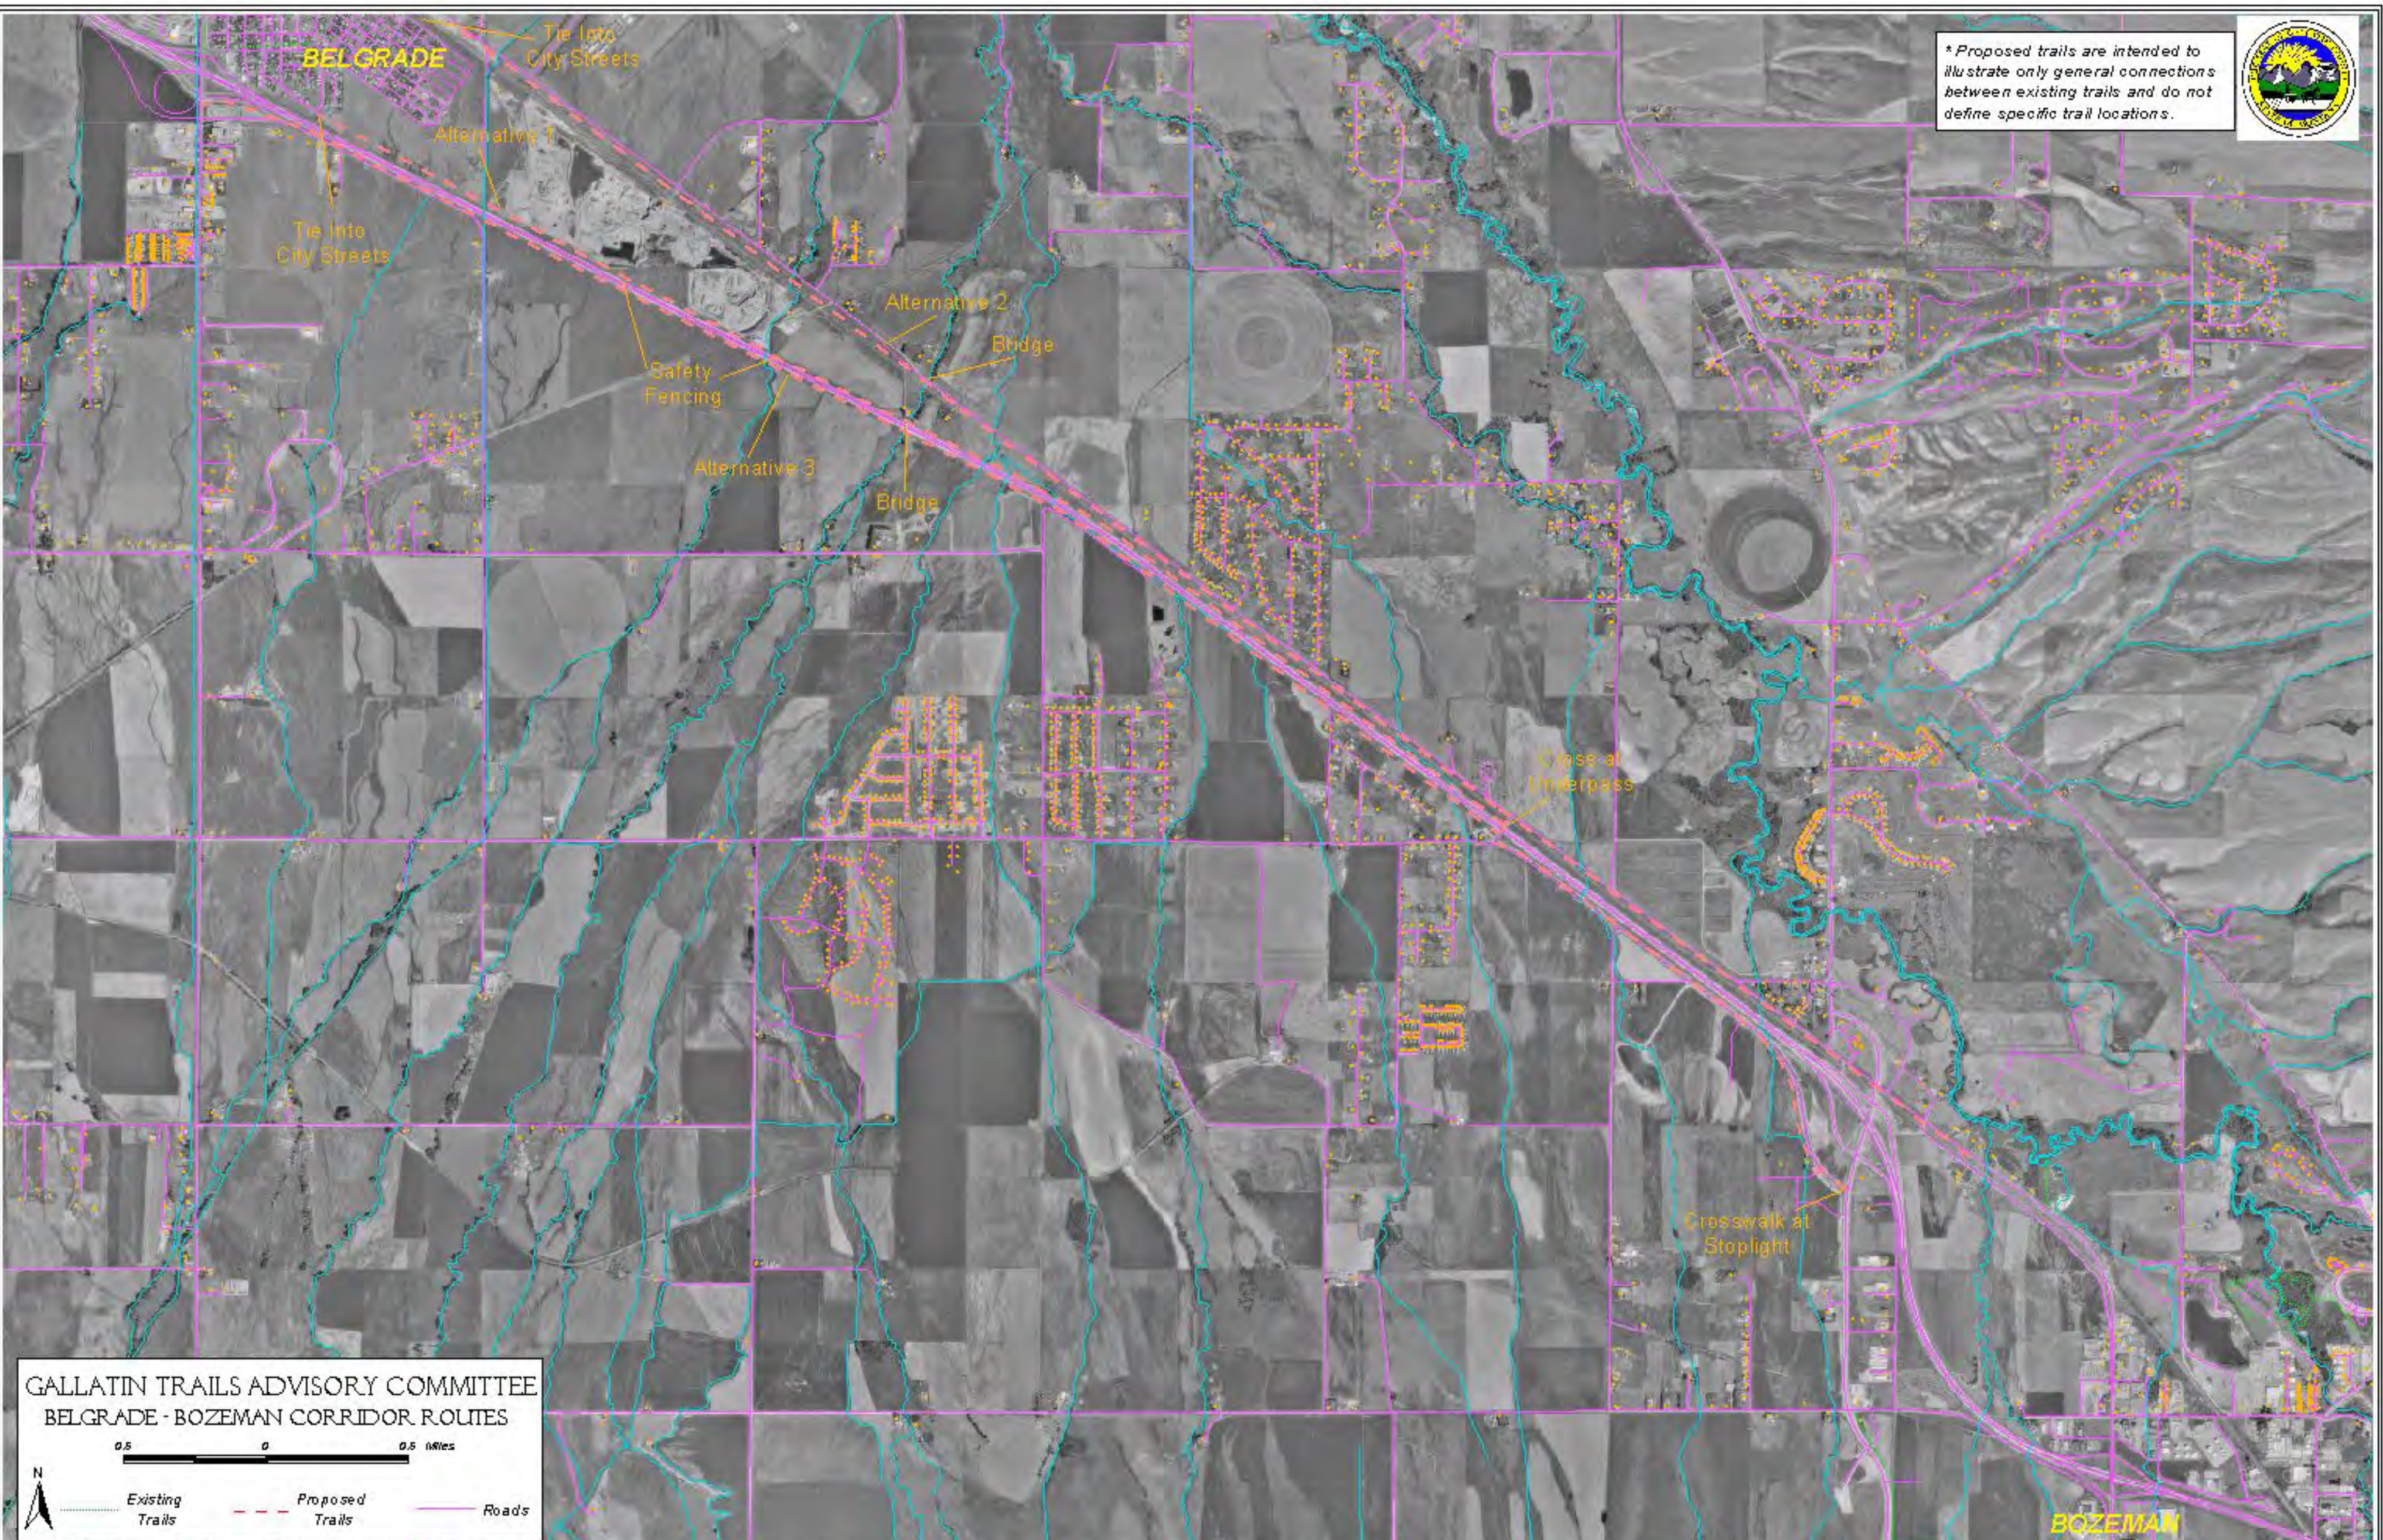

* Proposed trails are intended to illustrate only general connections between existing trails and do not define specific trail locations.

GALLATIN TRAILS ADVISORY COMMITTEE
BELGRADE - BOZEMAN CORRIDOR ROUTES

0.5 0 0.5 Miles

Existing Trails Proposed Trails Roads