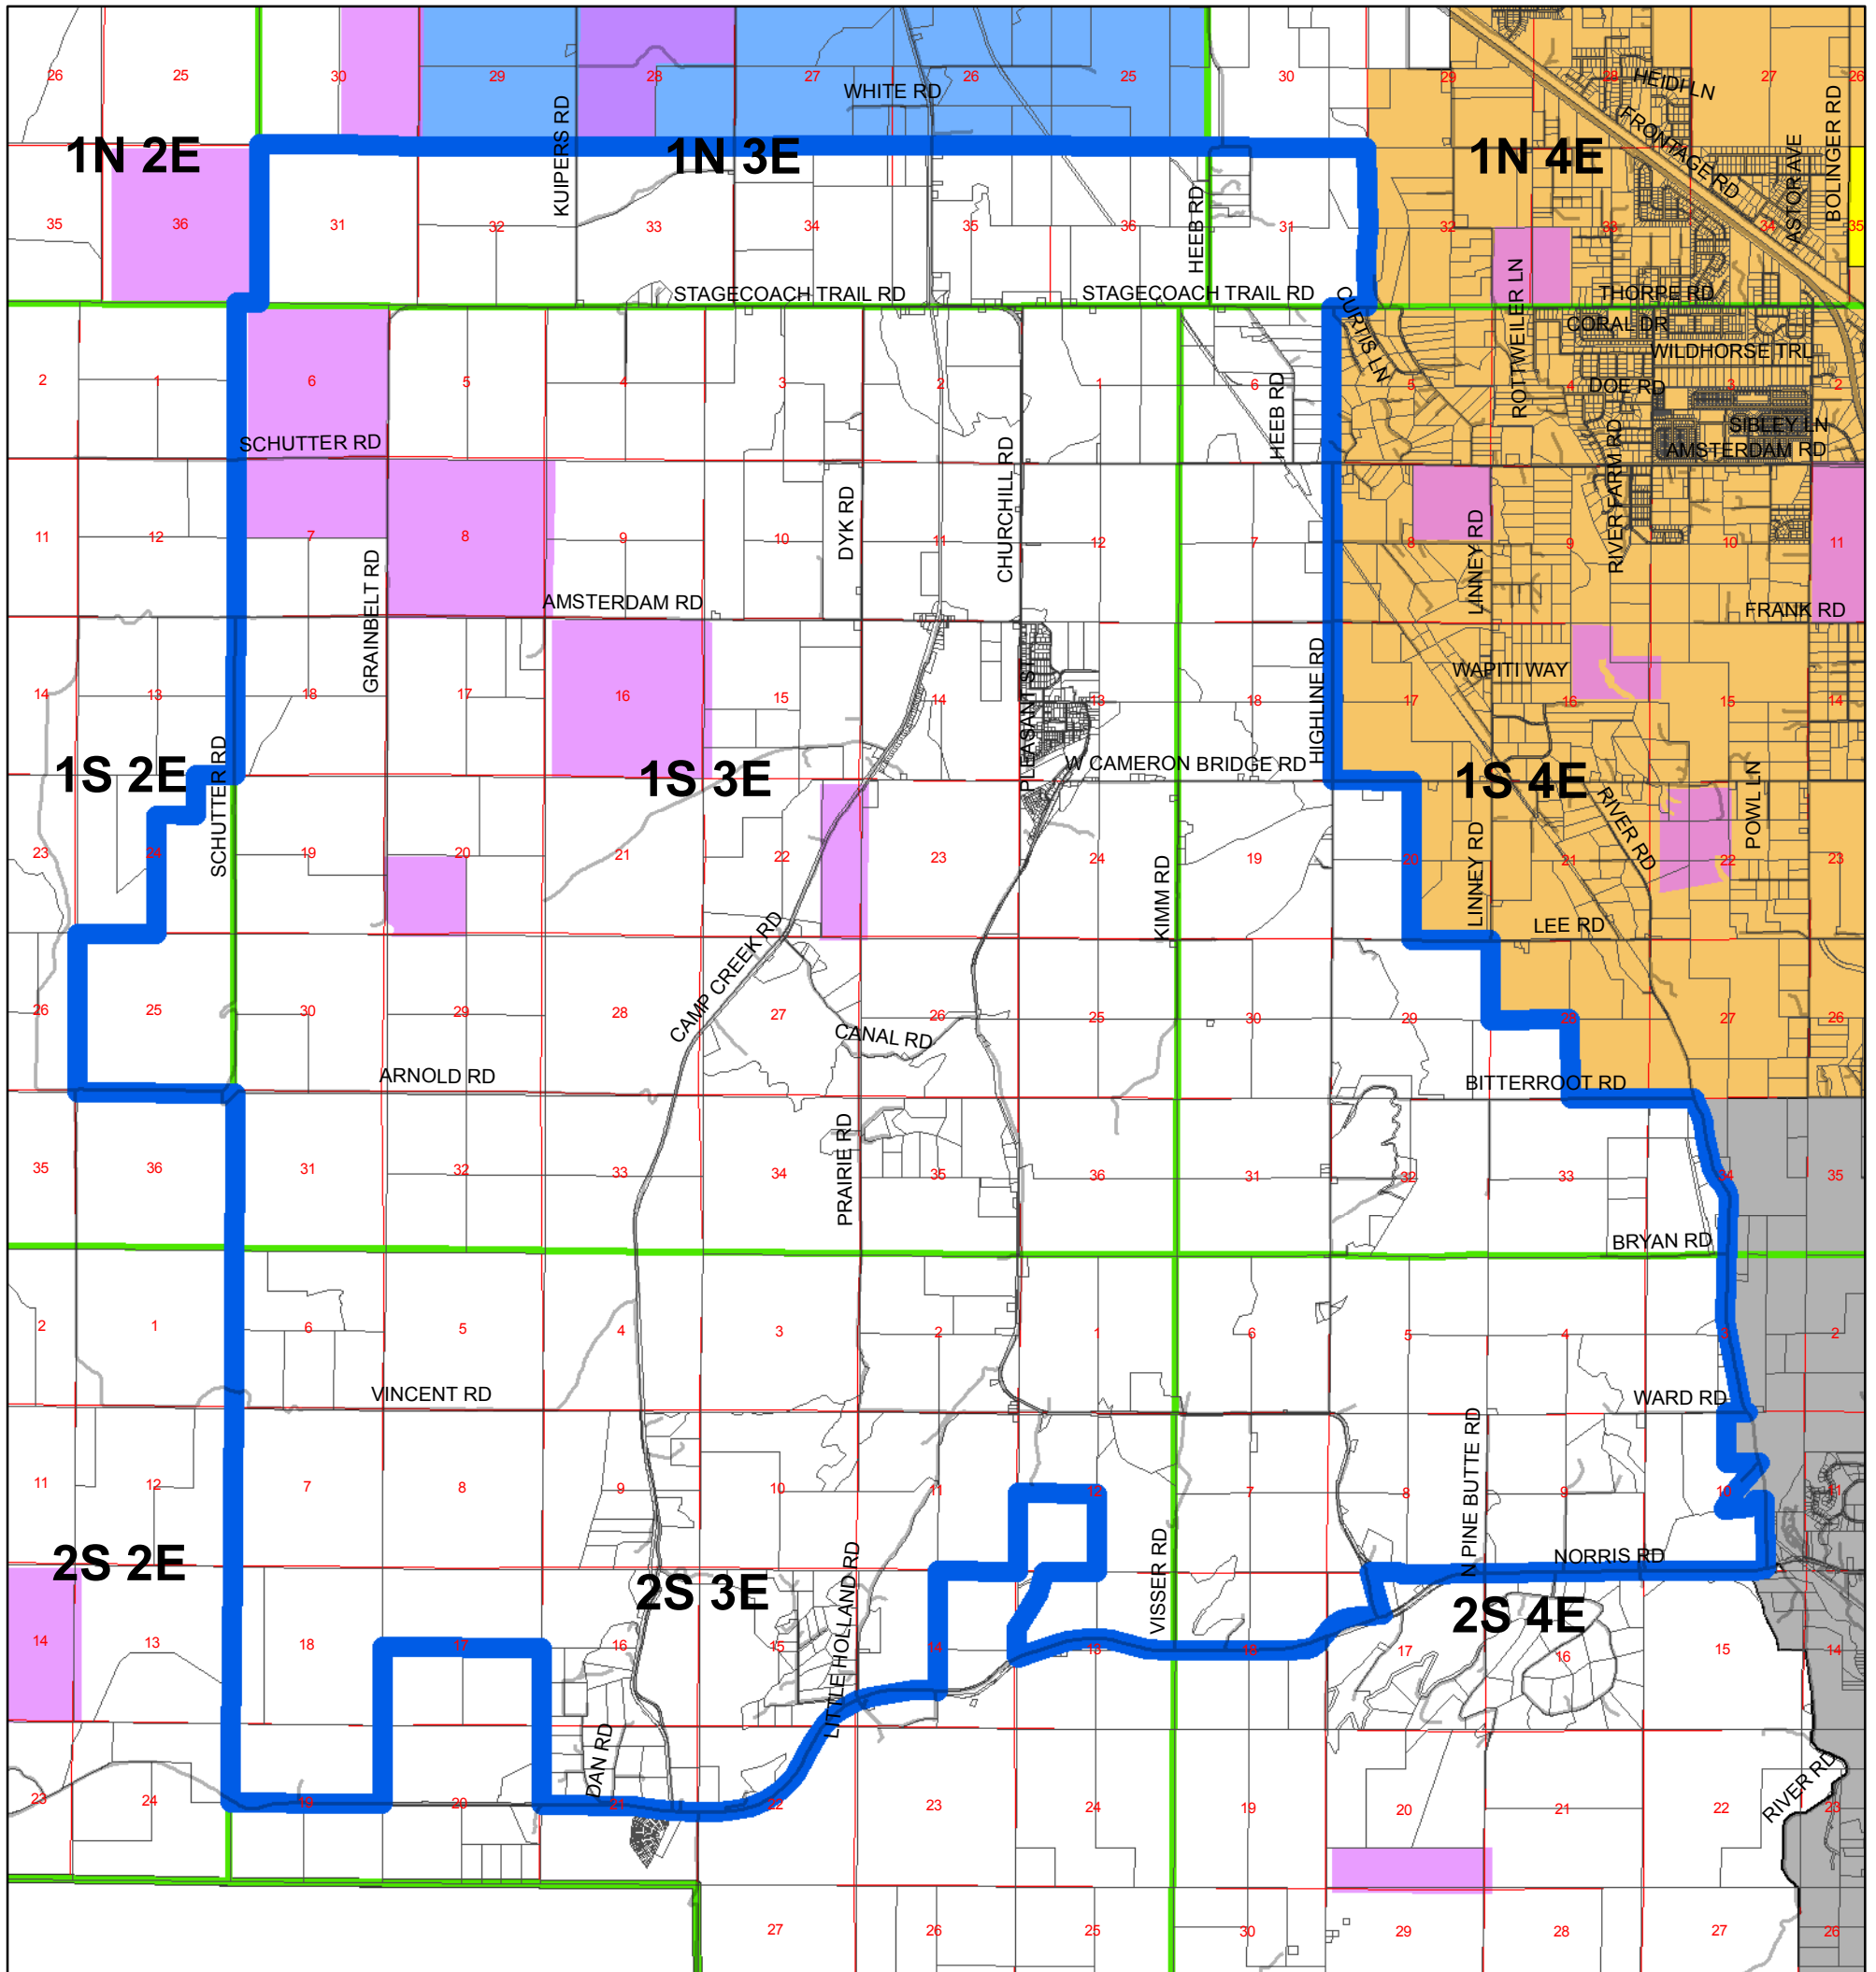

Amsterdam - Churchill Neighborhood Plan

Gallatin County, MT

Plan Adopted
01/19/2010

Legend	
	Amsterdam-Churchill Neighborhood Plan
	State Land
	Roads
	Parcels
	Sections
	Townships
	Four Corners Zoning District
	Belgrade Planning Jurisdiction
	Manhattan Planning Jurisdiction
	Gallatin County Boundary

Map Generated by Gallatin County Planning Department for reference purposes only. For exact boundaries of the Amsterdam Churchill Neighborhood Plan, please refer to Resolution 2010-010.